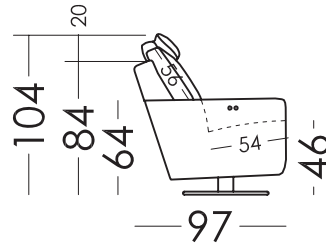

BONNE

TECHNICAL DETAILS | RV001 | EN

fama

Measures

Width:	80cm
Height:	104cm
Depth:	97cm
Seat height:	46cm
Arm height:	64cm
Back height:	56cm
Depth open:	146cm

Technical information

Frame:	Pine wood and board
Sweat suspension:	N.E.A
Back suspension:	80mm webbing suspension
Seat firmness:	Medium hard touch (white)
Seat foam:	Polyurethane 35Kg + fibre
Back cushions:	Fibersilk 100% fibre
Loose cushions:	-
Removable cover:	Seat, backrest and headrest